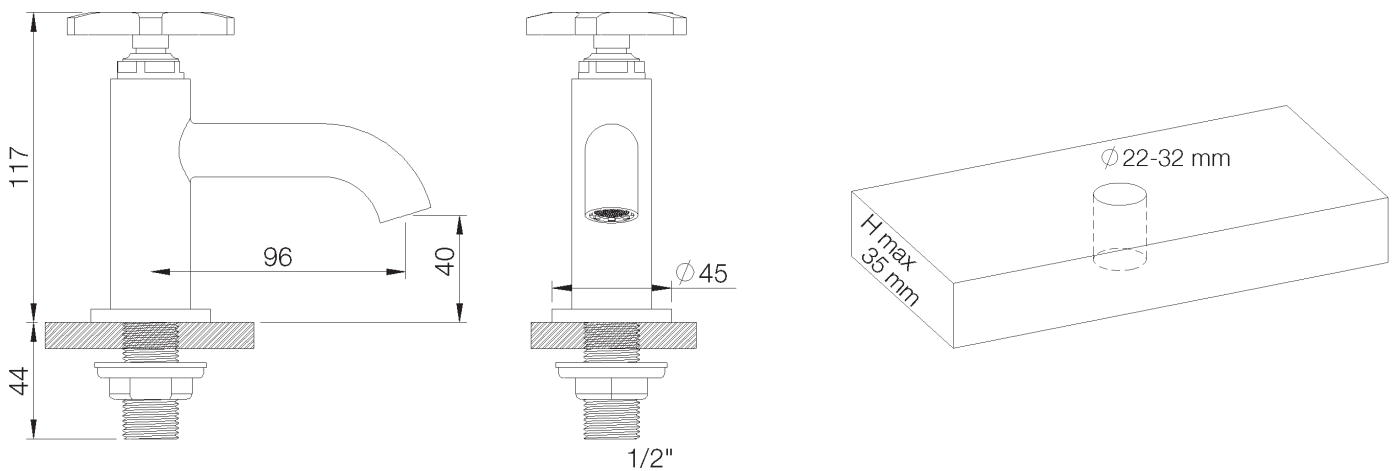

**PRODUCT TECHNICAL SHEET**

Collection : **FACTORY**

Ref. : **1960.11.33**

Robinet lave-mains

Fonteinkraan

Washbasin tap

**Picture**

**Product details**

Flow at 3 bar : Restricted 5,6 l/min

Internal mechanism : Ceramic valve 1/4 turn

**Technical drawing**

RAO.V01